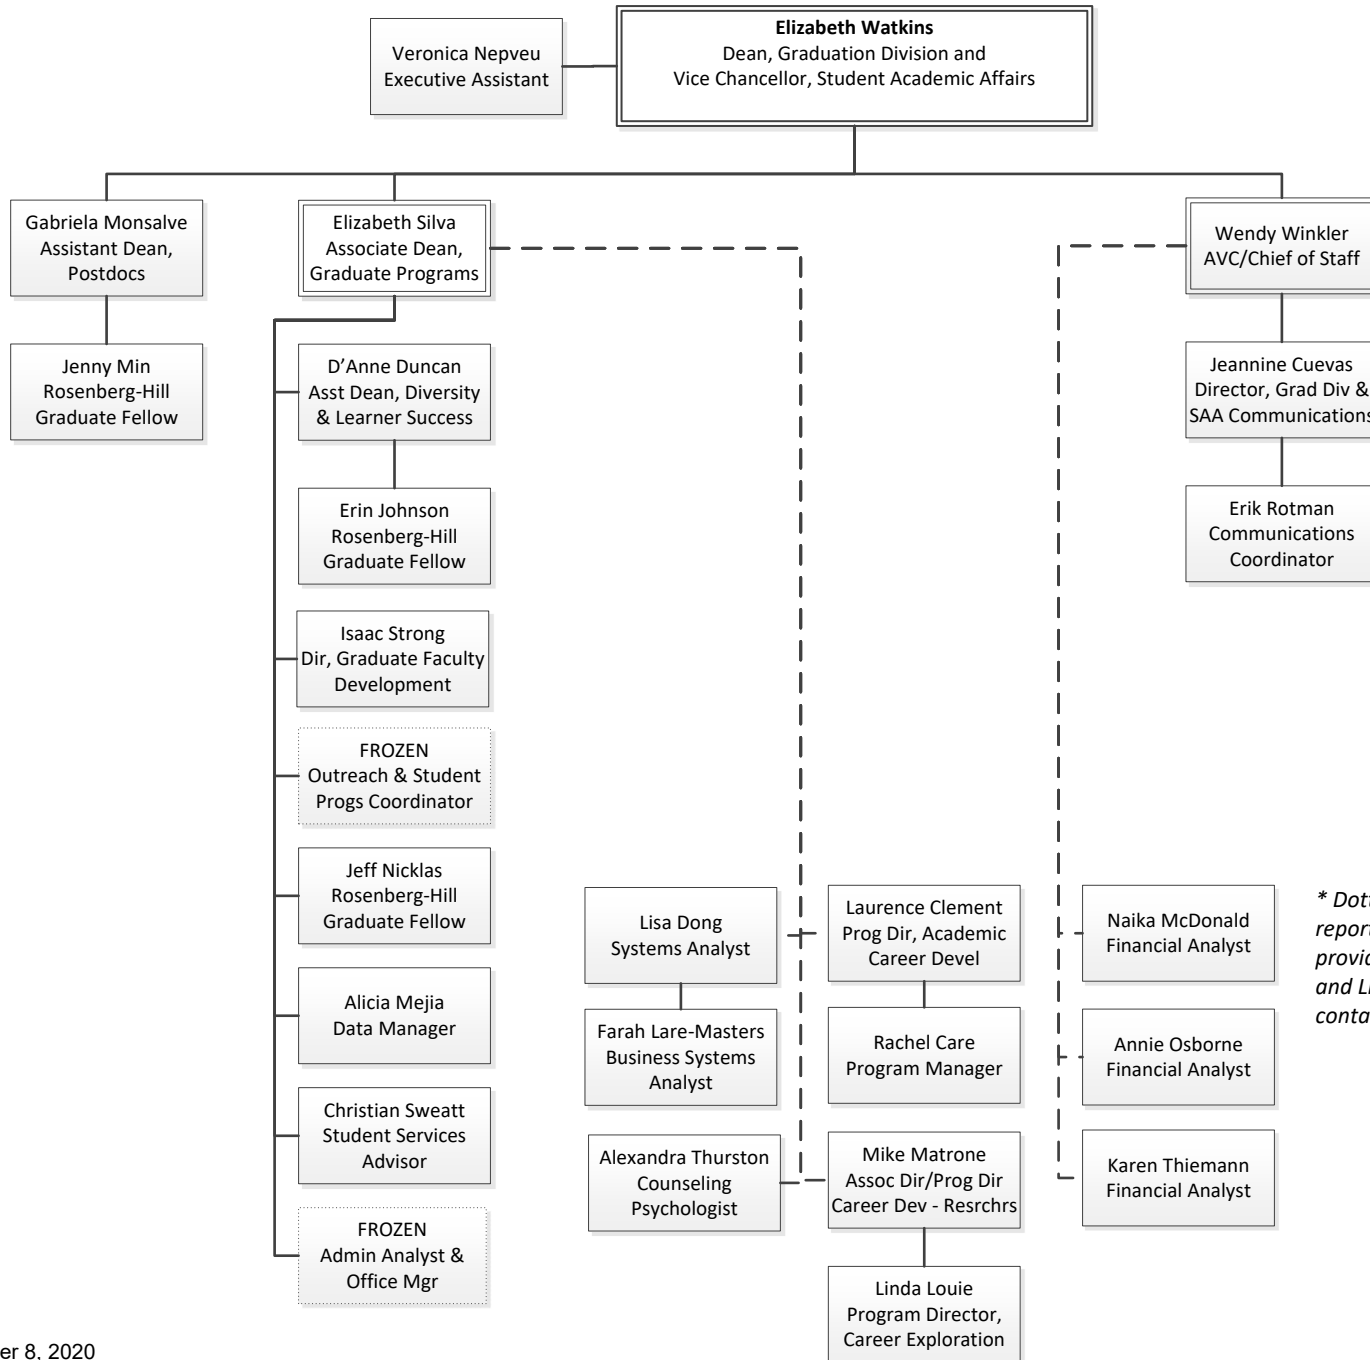

Graduate Division Dean's Office

** Dotted lines in this chart do not indicate reporting relationships. These individuals provide key support for Graduate Division, and Liz Silva and Wendy Winkler are primary contacts.*